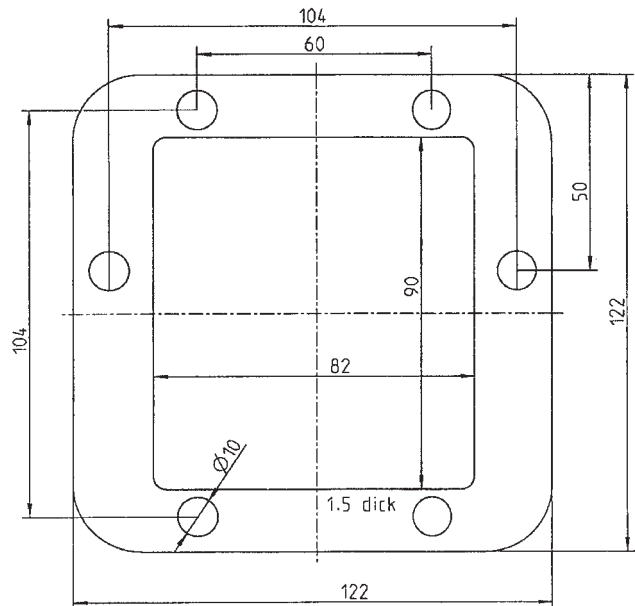

**Finishes:**

**Not included:** Transformer

**Advertisement options:**

**Product labels- back side**  
 (Illumination optional) height incl. ad option 375 mm

**Moonlight**  
 (Illumination optional) height incl. ad option 510 mm

**Taxi-Sign**  
 (Illumination optional) height incl. ad option 480 mm

**Sandblast logo**  
 Height incl. ad option 375 mm

**Footprint:**

**Variations and order numbers Nueva**  
 Please use the order formular or contact us