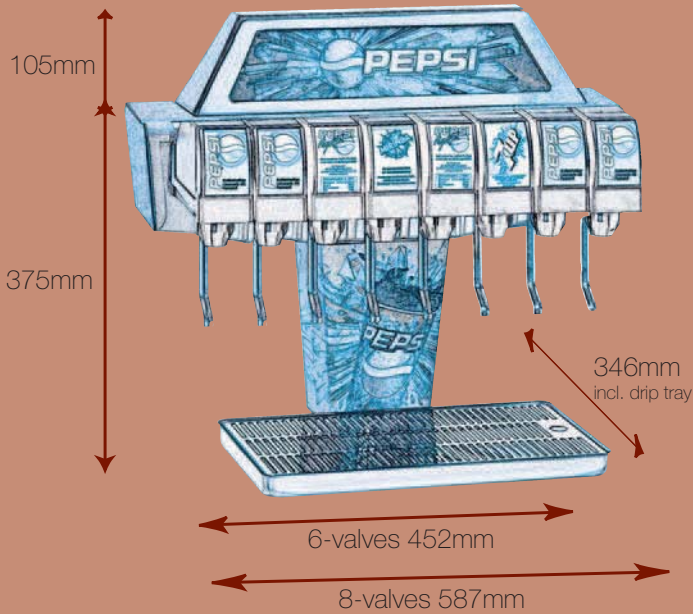

# Nueva

The Nueva410 from IMI Cornelius is a soft drinks cladding that enjoys a reputation for eye-catching design providing draught Pepsi Cola with that extra presence on the bar, maximising impulse sales and differentiating the brand.

The cladding is designed and engineered to fit the skeletal tower, this contemporary structure incorporates a branding strip positioned at the top of the tower, utilising sophisticated illumination for visual impact.

For the ultimate dispense solution the Nueva410 fits perfectly with our range of high quality soft drink coolers; together they deliver an exceptional drinks experience.

Features include;

- Suitable for pre-mix and post-mix applications
- Available in 4, 6 or 8 valve versions
- Varying branding panel option to tailor to individual environments
- Sophisticated illumination to drive impulse purchase
- Compatible with the existing skeletal tower and range of soft drink valves

Moonlight+Foot label

Sandblast logo+Foot label

Taxi-Sign

Illuminated product labels

**Specification**

Number of taps: 5 - 8  
 Valve options: Premix or UF1  
 Connexion voltage for postmix valves and illumination: 24V / 50 Hertz