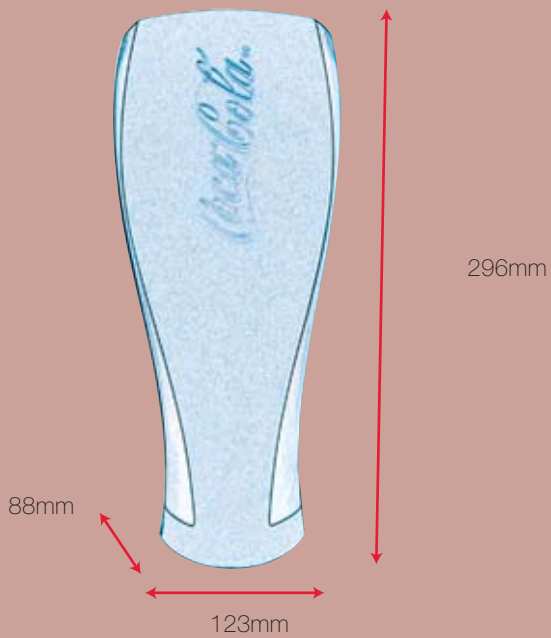

Midas slim script

Midas from IMI Cornelius is a range of point of sale merchandisers that strengthen Coca-Cola's brand presence within the bar environment maximising impulse sales. This stunning design incorporates a distinctive dynamic ribbon utilising a futuristic construction in a high quality brushed metallic finish.

The range offers distinctive branding styles to complement varying environments; a subtle front facing Spenserian script in 3 dimensional relief and a dynamic LED display set within the iconic Coca-Cola bottle shape.

Key features:

- Durable construction - robust die cast zinc
- High quality merchandiser
- Timeless design

Electrical:

Supply: 24 volts AC (Pre wired with 2m of insulated cable)
 Side lighting: Red LED's

Material:

Front: Zinc, nickel plated, satin chrome plated
 Side lenses: Polycarbonate
 Rear: ABS with metallic fleck, textured finish

Fixing:

CCE standard issue bar clamp (Wunderbar hand bar valve clamp)

Compliance to Standards and Legislation
 Compliance with UK legislation, design conforms to counter display norms.