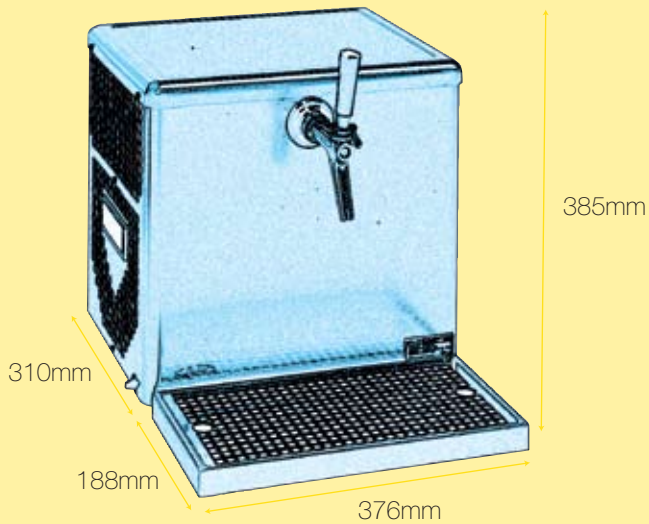

Performance:

Continuous product cooling per hour with a ΔT of:

10°C:	26 litres
20°C:	13 litres
Maximum ambient temperature:	32°C
Heat emission:	527 watts

Weight:

Equipment weight:	23 kg
Packed weight:	25 kg

Electrical:

Mains supply:	230 v / 50 hz
Power consumption:	230 watts
Supply:	2 m mains cable euro style plug

Refrigeration:

Compressor:	5 cc / 1/6 hp
Compressor duty at 0°C Evaporation:	280 watts
Cooling performance continuously:	297 watts / 255 kcal

Product coils:

Material:	Stainless steel
Number of coils:	1
Length of coils:	8m
Diameter (internal/external):	7/8mm (3/8")

Control type:

Mechanical thermostat

Compliance To Standards And Legislation

All coolers comply with Brewers Society Code of Practice for Electrical Safety in Beer Dispense in Licensed Premises. Designed to EN60335 part1 (Safety of Household and Similar Electrical Appliances-General Requirements). Product coils are made from 304 stainless steel. Product complies with the current EMC Directive.

IMI Cornelius reserves the right to modify the details in the publication as products and specifications are updated and improved. All data contained in this literature is correct at time of print. To ensure technical data is accurate please contact IMI Cornelius prior to placing your order.