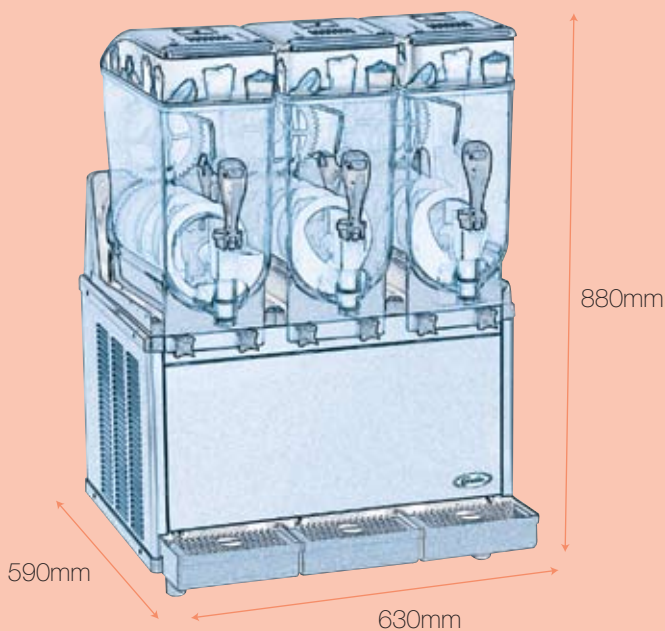

Key features include:

- Patented double mixing device preventing ice jamming and allowing perfect mixing
- Electronic control and programmable defrost option
- Large capacity 12 litre bowl
- Night switch feature delivering energy savings whilst maintaining hygiene
- Positive temperature option
- Fan cooled gear box for a longer life
- Safety device in the lid stops all mixing parts when opened
- Top and rear illumination as standard
- Each bowl is refrigerated independently delivering reduced time to serve and optimum refrigeration capacity

Size and capacity:

Number of bowls:	3 bowls
Bowl capacity:	12 litres (total 36 litres)
Weight unpacked:	95 kg
Weight packed:	101 kg

Electrical:

Unit power rating:	1420 Watts
Mains supply:	230 v, 50 Hz, 1 ph
Run current:	6.2 Amps
Plug connection:	Euro-Schuko plug, 3 pin UK plug
Mains cable:	2.5 metres

Refrigeration:

Compressor size:	8.1 cc
No. of compressors:	1
Refrigerant type:	R404a
Refrigerant charge:	750g total
Condenser type:	Copper-Aluminium

Technical:

Control type:	Mechanical timed (rocker switch) or electronically timed
Evaporator:	Cylindrical auger scraped
Agitation:	Continuous with top peak breaker function
Defrost:	Manual
Max. ambient temp.:	40°C
Housing type:	Painted steel
Drip tray:	Plastic
Splash guard:	Stainless steel
Fill:	Manual
Gear motor:	Fan cooled
Illuminated:	Top and rear