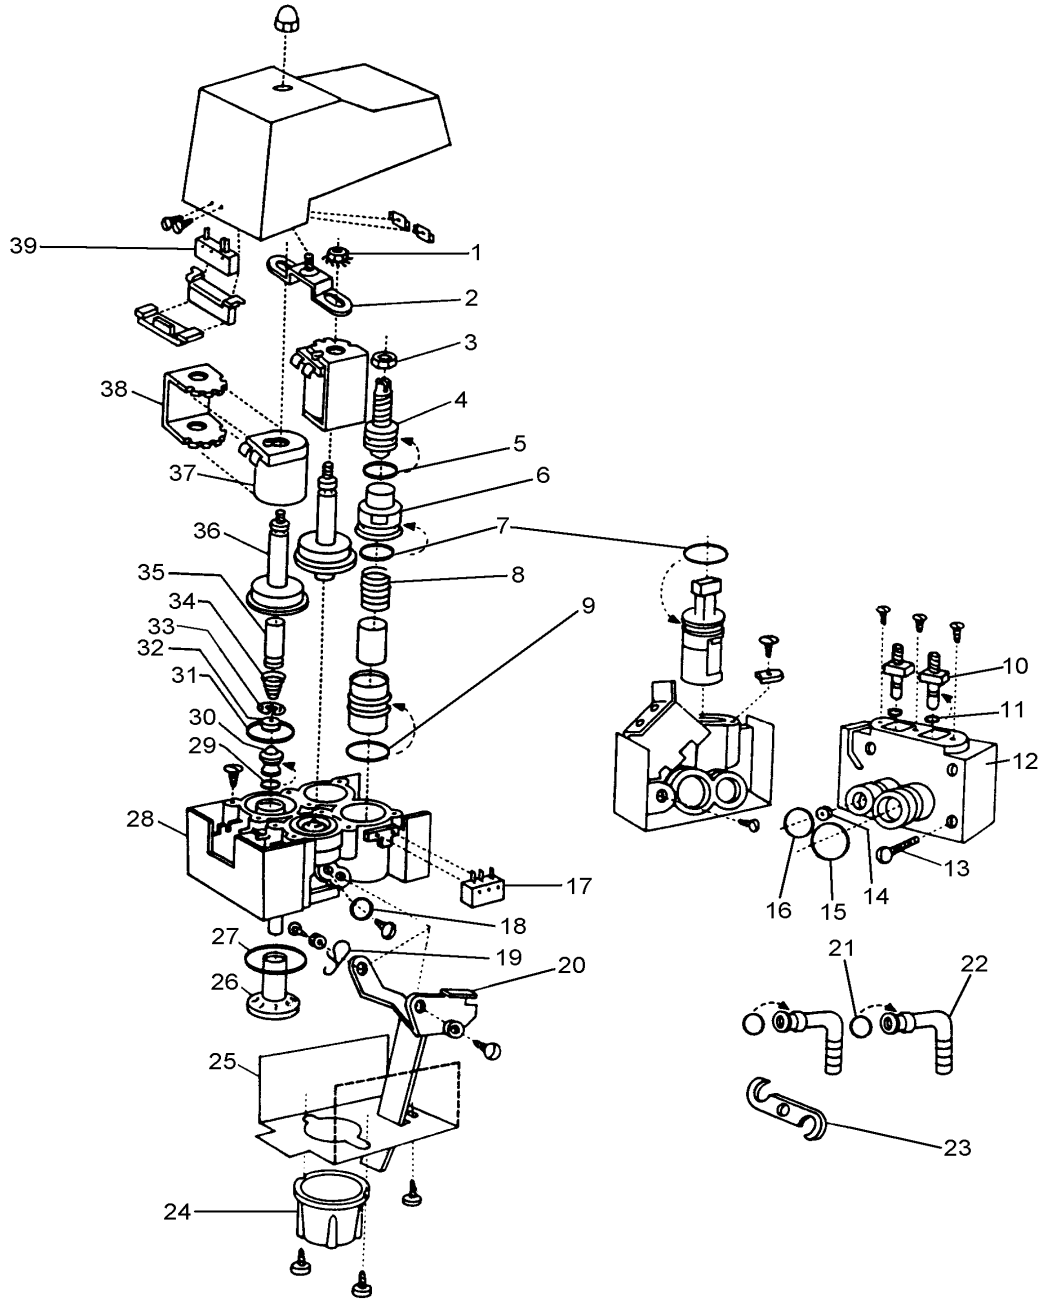

**SPARES LIST****DOLE VALVE SEV**

ITEM	PART No.	DESCRIPTION
1	38418-004	LOCKNUT
2	27266	RETAINING STRIP
3	71820969	FLOW CONTROL LOCKNUT
4	71820628	ADJUSTMENT SCREW
5	31525004	O-RING CONC FTG & ADJ SCREW
6	20626	BONNET
7	31525009	O-RING
8	20640	COMPRESSION SPRING
9	71810133	O-RING
10	19698	NUT
11	31525001	O-RING SHUT OFF SCREW DOLE
12	23800	MOUNTING BLOCK ASSY
13	60003080	SCREW MOUNTING BLOCK
14	34047	FLOW WASHER
15	60000010	O-RING
16	31525012	O-RING BLOCK MOUNT
17	18054	MICRO SWITCH
18	31525020	O-RING PISTON SLEEVE
19	36758	LEVER SPRING
20	20632	LEVER
21	39 8033 002	O-RING INLET FITTING
22	77051500	FITTING VALVE L DOLE 102 deg
23	318762000	CLIP ELECT VALVE
24	22396	NOZZLE - WHITE
25	20631	BOTTOM COVER
26	20904	DIFFUSER - SEV
27	33793	SEAL
28	20623	BODY VALVE SEV
29	31525020	O-RING PISTON SLEEVE
30	49613	VALVE PORT SYRUP
31	560005574	ARMATURE HOUSING GASKET
32	39816001	SYRUP SEAT
33	71815321	RING RETAINER
34	18367	SPRING COIL SS
35	7215323	ARMATURE
36	19695001	GUIDE ASSY
37	12931-022	COIL - PINK
38	16779	C-FRAME
39	18054	MICRO SWITCH

SPARES LIST

DOLE VALVE SEV

IMI Cornelius
Rawson Spring Way
Riverdale Ind Est
Sheffield
S6 1PG
Tel. +44 (0) 1142 855886 Fax. +44 (0) 1142 321070