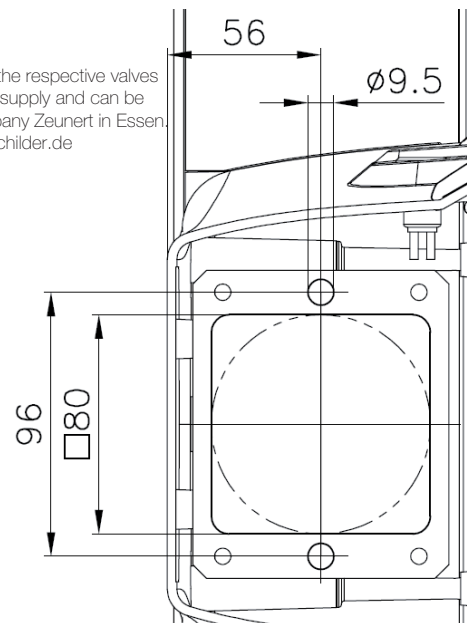

Product labels

The product labels for the respective valves are not included in the supply and can be ordered from the company Zeunert in Essen. Info at: www.zeunert-schilder.de