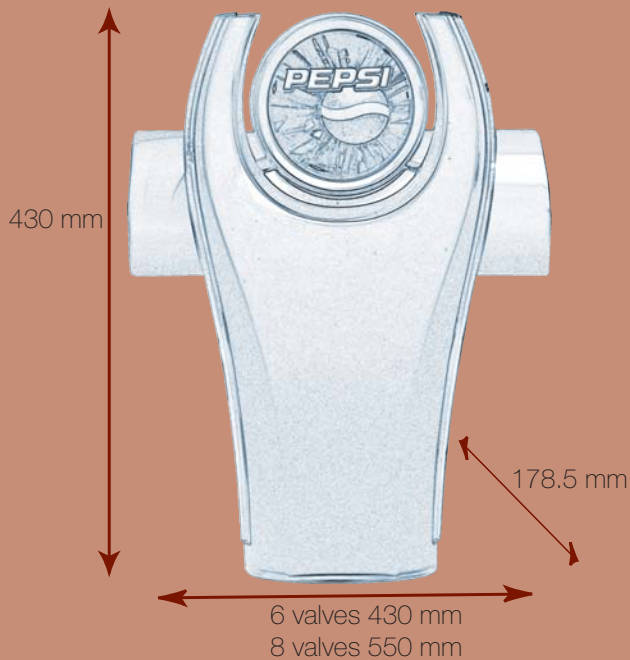

Azzurro

Cladding

The Azzurro from IMI Cornelius is the latest addition to the range of Pepsi towers. The new shape can be used for both postmix and premix systems. The persuasive Italian design convinces through its unusual structure. A special brand appearance is ensured with this new tower. The modern and unmistakable cladding offers the special effect of incorporated LED lights. The new tower is compatible with existing skeletal technology and is retrofitted easily.

Key features include:

- Innovative design
- High-quality case made of aluminium
- Sophisticated LED lights enhance the design of the cladding
- Compatible with the existing skeletal towers and range of soft drink valves

Technical data:

Main supply for postmix, Dispense valves and illumination: 24 volts / 50 Hz

Material: Aluminium

Surface: Powder coated

Included: Illumination

Variations and order numbers Azzurro Cladding

Azzurro Cladding 6 valves Pepsi-Cola **22 1000 199**