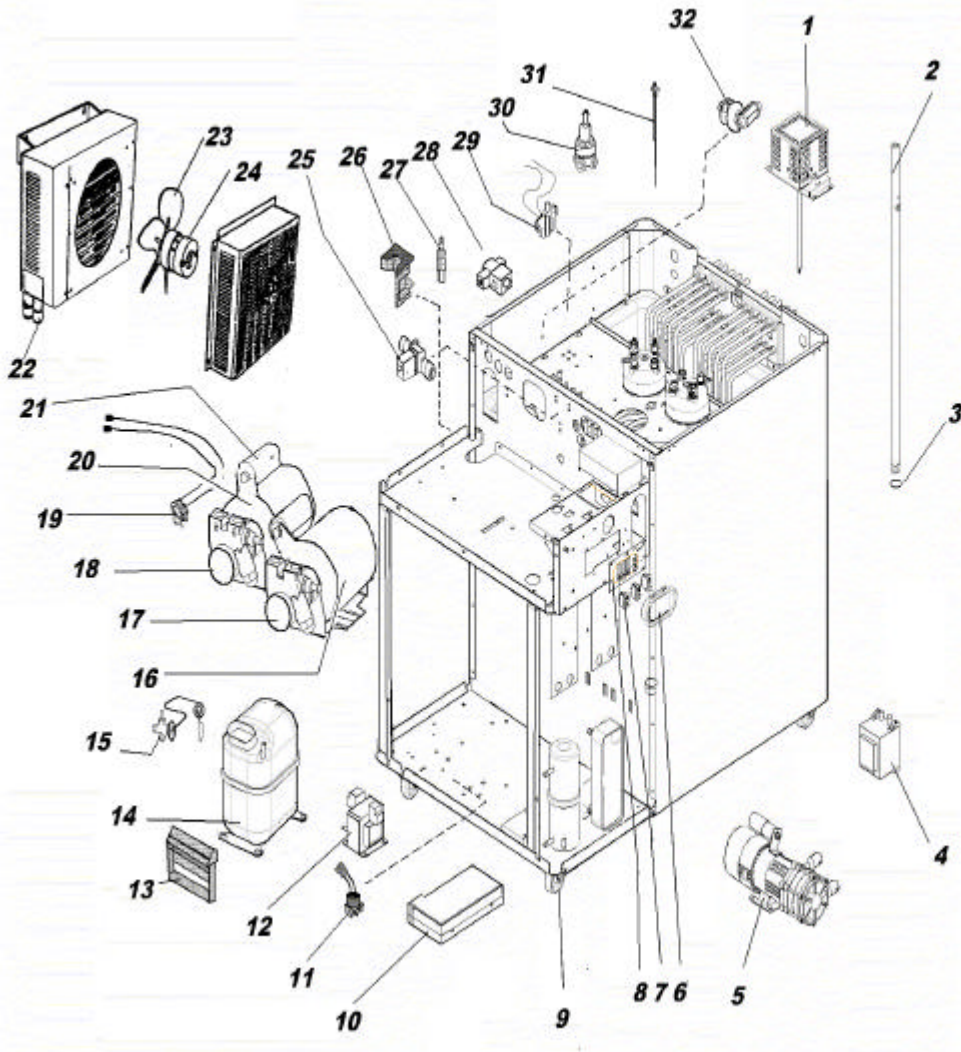

Apexx 6 Water Cooled Cooler Carbonator

Spares List

ITEM	PART NO	DESCRIPTION	COMMENT
1	06 9 090806	AGITATOR MOTOR ASSY	
	06 0 090846	AGITATOR MOTOR ASSY DUAL CARB	
	06 0 094806	CAPACITOR	agitator capacitor
2	06 0 095804	DRAIN TUBE	
3	06 0 085204	'O' RING FOR DRAIN TUBE	
4	58 0440 429	TRANSFORMER BASLER	supplies discharge cooler
5	58 0420 570	PUMP GLYCOL	coolant recirc pump
6	06 0 095139	BEZEL LENS	switch panel cover
7	58 0440 408	SWITCH ROCKER	
8	06 0 090104	PCB AND LEAD	circuit board
9	58 0480 156	CASTOR 3" BLACK REF 1352040	
	58 0480 157	CASTOR 3" BLK LOCK REF 1352740	locking castor
10	44 0000 916	APEXX CONTROLLER	control box
11	58 0440 423	FAN CONTROL SWITCH	heat dump control
12	44 0000 652	TRANSFORMER	supplies tower
13	14 1187 100	HANDLE ASSY	
14	44 0000 251	COMP SET J9232GK963NV 230V50HZ	includes start relay and capacitor
	3TS005A	RELAY	
	3TS014A	KLIXON	
	3TS023A	CAPACITOR	start capacitor
	3TS027A	CAPACITOR	run capacitor
15	58 0450 079	TEV R404A REF 068Z341400	thermostatic expansion valve
	58 0450 080	ADAPTOR 3/8" TEV REF 0682060	
	58 0450 083	ORIFICE NO3 DANFOSS068-200-600	
16	06 9 090852	PUMP MOTOR ASSY 1/4 HP	carbonator fill motor
17	58 0420 557	WATER PUMP ONLY	pump only
18	13 5681 002	PROCON PUMP 103C100F31GC	stainless soda pump only
19	58 0440 401	SWITCH THERMAL CUT-OUT	overheat cut out
20	06 9 090140	SR MOTOR ASSY (SPARES)	soda recirc motor
21	99 0440 175	CAPACITOR - APEXX	use on all motors inc SR4
22	2ZU573A	BALL VALVE - 15mm OD OUTLET	
23	2MP161A	FAN BLADE	
24	2MR400A	FAN MOTOR 24v	heat dump fan motor
25	58 0400 238	SOLENOID VALVE	water inlet(2xpump 1xcarbonator)
	58 0400 313	SOLENOID VALVE	water inlet(2xpump 2xcarbonator)
26	06 0 095134	BACK SPACER	
27	44 0000 693	NON RETURN VALVE DOUBLE	
28	44 0000 234	SOLENOID VALVE	water inlet
29	44 0000 903	PROBE 3-PIN LONG LEAD	ice probe
30	44 0000 752	WATER REGULATOR BRASS	
31	06 0 090109	LEVEL PROBE 3 - PIN LONG	carbonator level probe
32	XP110	PRESSURE SWITCH (4/4.4 BAR)	
33	4911	NON RETURN VALVE	
not shown	58 0440 420	CONTACTOR	
not shown	2EA046A	3 PIN PLUG	
not shown	99 1005 511	BOTTLE CAP	reservoir tank filler cap
not shown	85 6031 258	15 MM DRAIN ELBOW	
not shown	06 0 085206	DRAIN FITTING	
not shown	06 0 090115	CARB PUMP CHECK PORT KIT	check port (Belgium export coolers)

Proven

Performance
Innovation
Reliability
Efficiency
Sustainability
Customer Satisfaction

Spares List

IMI Cornelius. Rawson Spring Way
Riverdale Ind Est. Sheffield S6 1PG
Tel: 01142855886. Fax: 01142321070

Performance Proven Innovation. www.imicornerius.com