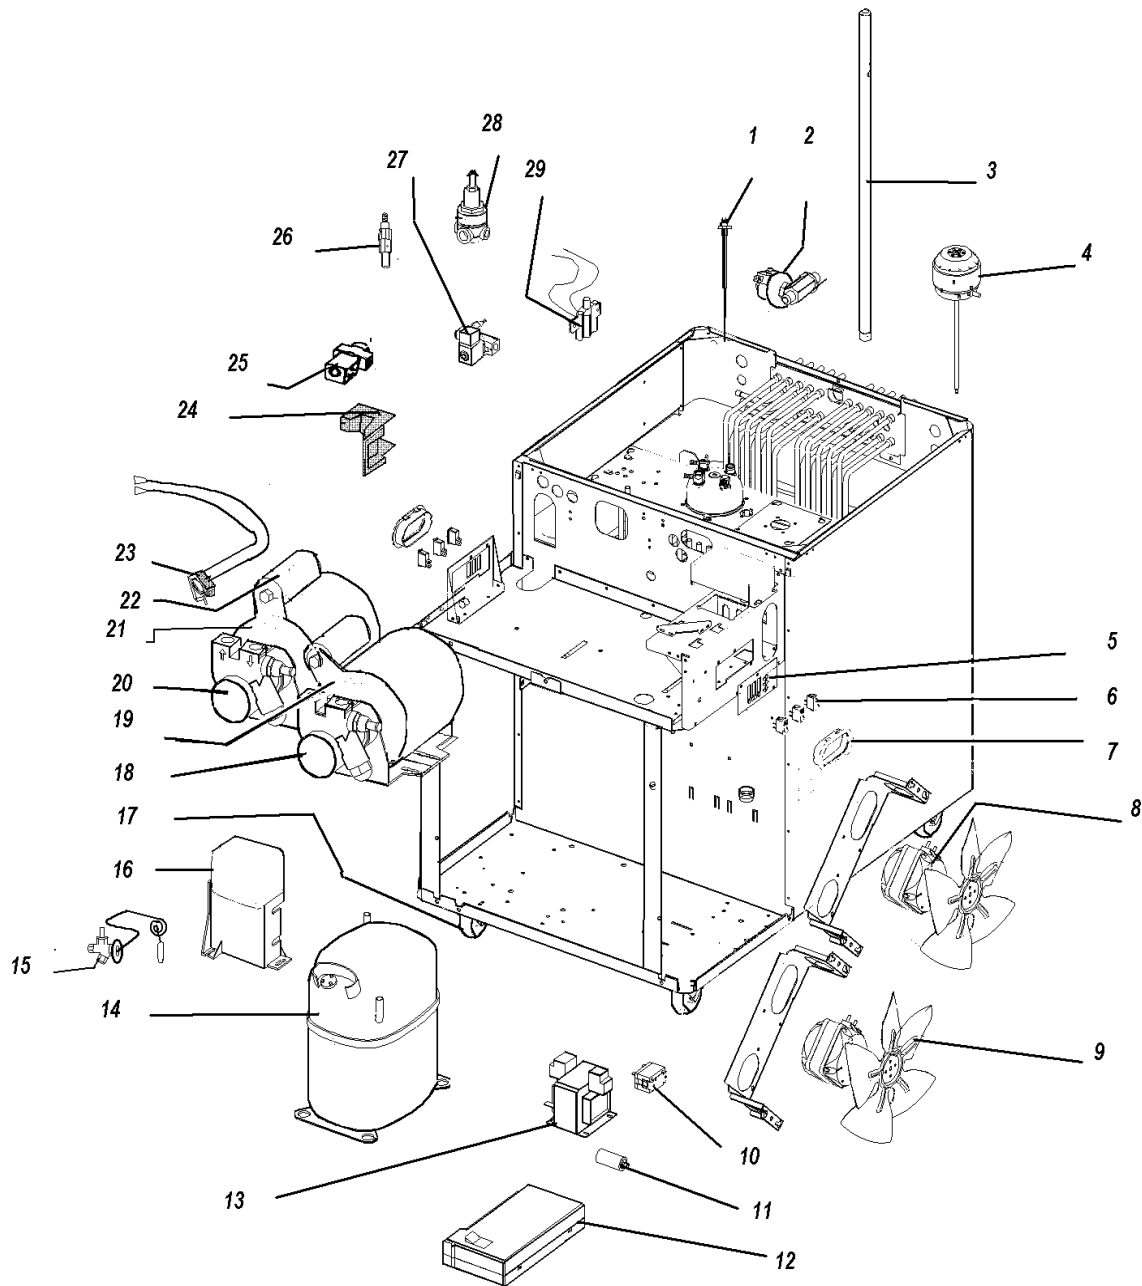

SPARES LIST

ITEM	PART No	DESCRIPTION	COMMENT
1	06 0 090109	LEVEL PROBE	carbonator fill probe
2	XP110	PRESSURE SWITCH (4/4.4 BAR)	
	4911	NON RETURN VALVE	
3	06 0 095804	DRAIN TUBE	
	06 0 085204	'O' RING FOR DRAIN TUBE	
4	06 9 090806	AGITATOR MOTOR ASSY	
	06 0 090846	AGITATOR MOTOR DUAL CARB	
5	06 0 090104	PCB AND LEAD	circuit board
6	58 0440 408	SWITCH ROCKER	
7	06 0 095139	BEZEL LENS	switch panel cover
8	99 1004 306	MOD'D FAN MOTOR	
9	44 0000 058	FAN BLADE	
10	58 0440 420	CONTACTOR	
11	06 0 094806	CAPACITOR	
12	44 0000 916	APEXX CONTROLLER	control box
13	44 0000 652	TRANSFORMER	
14	44 0000 251	COMPRESSOR ASSEMBLY	includes start relay and capacitor
15	58 0450 079	TEV R404A REF 068Z341400	thermostatic expansion valve
	58 0450 080	ADAPTOR 3/8" TEV REF 0682060	
	58 0450 083	ORIFICE NO3 DANFOSS068-200-600	
16	3TS027A	CAPACITOR	run capacitor
	3TS023A	CAPACITOR	start capacitor
	3TS014A	KLIXON	
	3TS005A	RELAY	
17	58 0480 157	CASTOR 3" BLK LOCK REF 1352740	locking castor
	58 0480 156	CASTOR 3" BLACK REF 1352040	
18	58 0420 557	WATER PUMP ONLY 100GPH	pump only
19	06 9 090852	PUMP MOTOR ASSY 1/4 hp	carbonator fill motor
20	13 5681 002	PROCON PUMP S/S	stainless soda pump only
21	06 9 090140	SR MOTOR ASSY (SPARES)	soda recirc motor only
22	99 0440 175	RUN CAPACITOR-SODA PUMP MOTCR	
23	58 0440 401	SWITCH THERMAL CUT-OUT	overheat cut out
24	06 0 095134	BACK SPACER	
25	58 0400 238	SOLENOID VALVE	water inlet 2x pump 2x carbonator
	58 0400 313	SOLENOID VALVE	water inlet 2x pump 1x carbonator
26	44 0000 693	DOUBLE NON RETURN VALVE	
27	44 0000 234	SOLENOID VALVE	still water boost
28	44 0000 752	WATER REGULATOR BRASS	
29	44 0000 903	PROBE 3-PIN LONG LEAD	ice probe
not shown	85 6031 258	15MM EQUAL ELBOW	tank drain elbow
not shown	06 0 090115	CARB PUMP PRESSURE CHECK PORT KIT	check port (Belgium export coolers)
not shown	06 0 085206	DRAIN FITTING	connects drain hose to drain elbow

Apexx 6 Air Cooled Cooler Carbonator

SPARES LIST

IMI Cornelius. Rawson Spring Way
Riverdale Ind Est. Sheffield S6 1PG
Tel: 01142855886. Fax: 01142321070

PERFORMANCE
PROVEN
INNOVATION
EFFICIENCY
RELIABILITY
SUSTAINABILITY